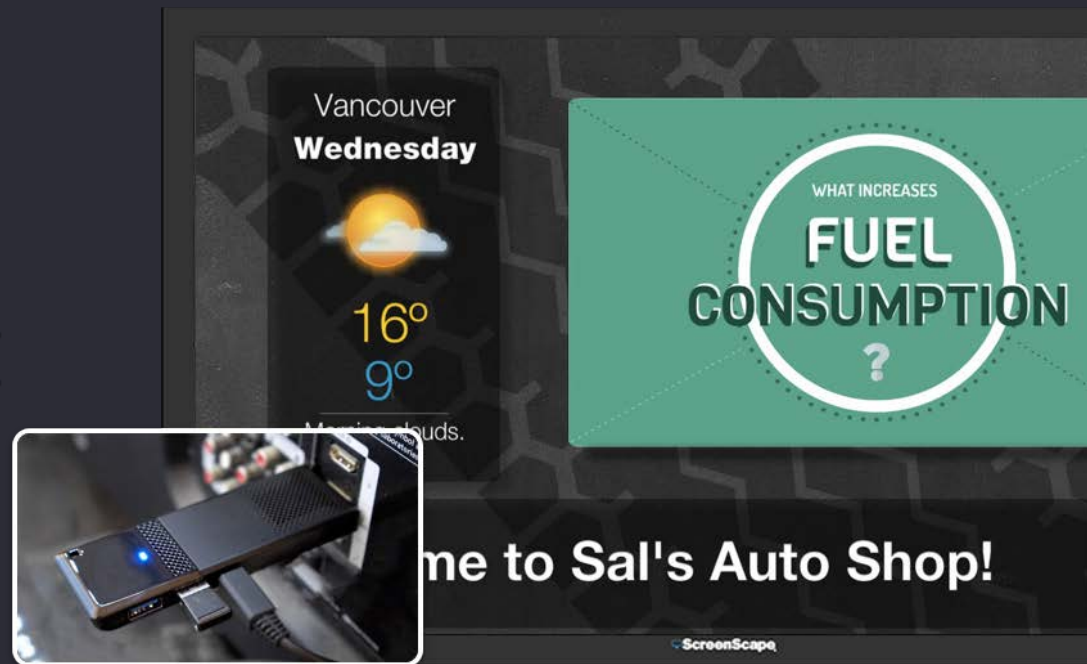

# Turn Any TV Into A Digital Sign With **ScreenScape** Connect

A smart plug and play device.

Create your  
custom playlist

Publish and manage  
your content online

Content is sent  
to the device

Content shows up  
on your TV screens