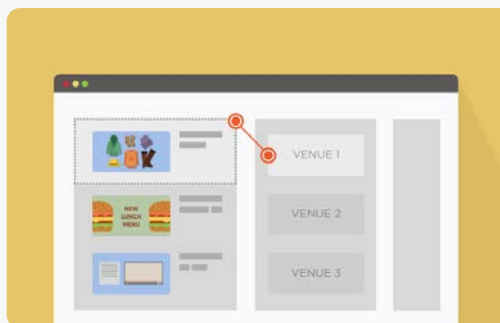

# Turn Any TV Into A Digital Sign With **ScreenScape** Connect

A smart plug and play device.

Create your  
custom playlist

Publish and manage  
your content online

Content is sent  
to the device

Content shows up  
on your TV screens

## DRAG & DROP PUBLISHER

- Easy to use content management system
- Select one or multiple pieces of content and drag to the screen(s) of your choice