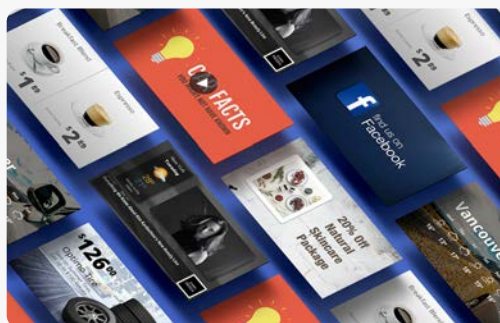

# Turn Any TV Into A Digital Sign With **ScreenScape** Connect

A smart plug and play device.

Create your  
custom playlist

Publish and manage  
your content online

Content is sent  
to the device

Content shows up  
on your TV screens

## DRAG & DROP PUBLISHER

- Easy to use content management system
- Select one or multiple pieces of content and drag to the screen(s) of your choice